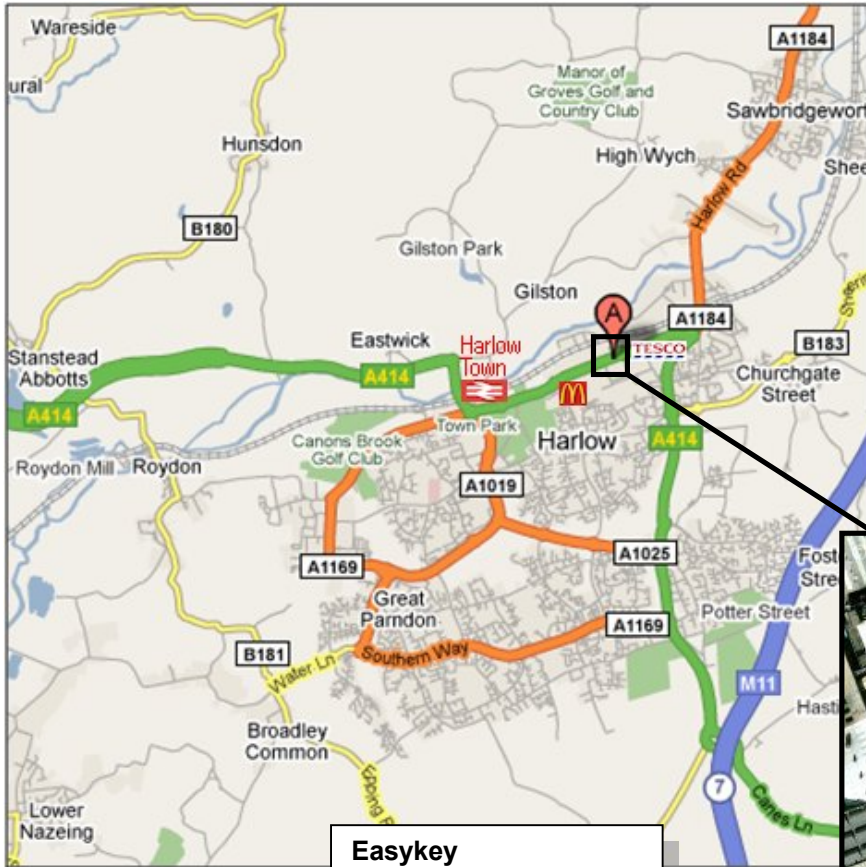

Directions to Easykey

Easykey
 Harlow Enterprise Hub
 Edinburgh Way
 Harlow
 Essex
 CM20 2NQ
 Plenty of Free Parking

Disabled Parking is at the front with ramp access for wheelchair users

Look out for Blue Bollards turn in and drive up to the barrier

Press Button and speak into box stating you are visiting **Easykey**

Walk back to front entrance